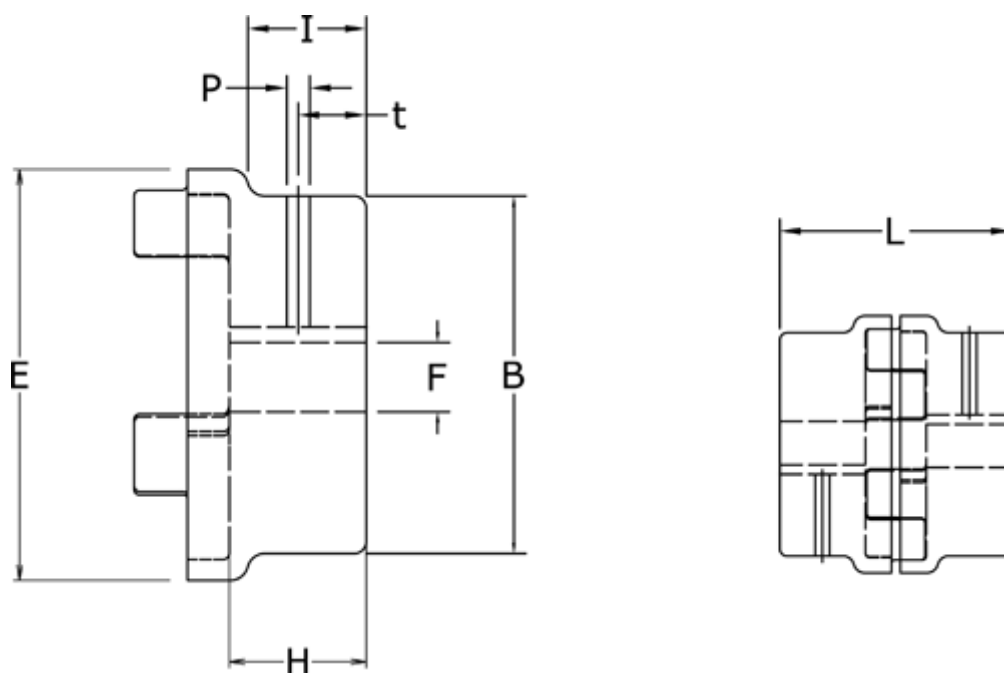

Article number: 3304024BAL28

Description: Coupling hub 24/32B

ALU Aluminium, Bore 28H7 mm w/keyway & setscrew

## Measures

B = 55

E = 55

F = 28

H = 30

I = 24

L = 78

P = M5